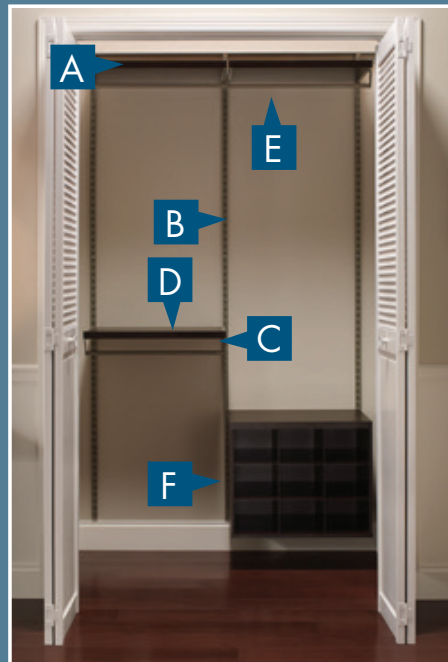

- A** Hang Track
- B** Standard
- C** Bracket Set
- D** Decorative Shelf
- E** Adjustable Closet Rod Kit
- F** 9-Slot Organizer

Level and secure hang track. Fasten each hole.

Insert standards no more than 24 in. (60.96 cm)* apart.

After installing brackets on the shelf, insert brackets with shelf at an angle into the standards.

Snap in shelves securely.

Once all shelves are installed, level, mark and secure each hole of the left standard to the wall.

Level and secure all holes of the right standard to the wall.

Nickel hardware shown. Also available in White and Satin Chrome.

* For 3 ft. Decorative Shelf, insert standards no more than 36 in. (91.44 cm) apart. For all other ShelfTrack closet installations, standard spacing should be no more than 24 in. (60.96cm) apart.

Versatility in and out of the Closet

ShelfTrack® Elite is an easy-to-install, wall-mounted, adjustable, laminate program featuring no-cut shelving. It is fully customizable to fit any individual's tastes and needs by adding decorative shelves, drawers and cube organizers. Ideal for master bedroom walk-in closets, bathroom linen closets, entryway reach-in closets, home office and loft spaces.