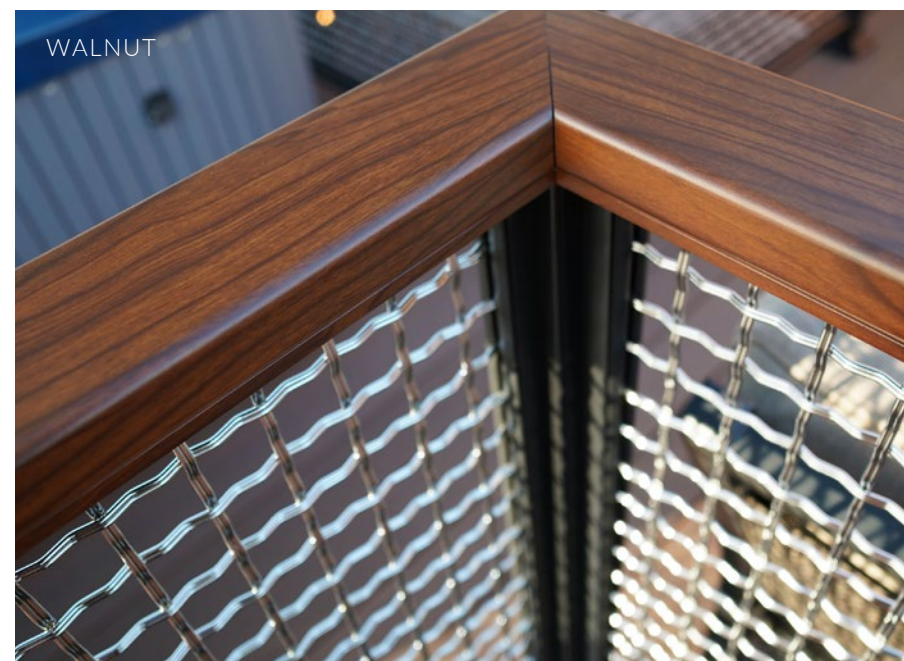

# Bring Your Vision to Life with ColorEasy™

Ranging from classic to modern to everything in between, Feeney® makes it easy for you to complement the style of virtually any space with our new on-trend color offerings. Create a cohesive design by choosing the hue that best elevates the interior or exterior palette you're working with, while having the peace of mind that each color has a powder-coated finish for ultimate beauty and durability. Plus, the possibilities don't stop there—custom color matching and specific color selections are also available upon request.

## Top it Off with Wood Grain

With limitless design potential, the ColorEasy™ program also makes it easy for you to elevate railing solutions with the beautiful look of wood grain and the durability of powder-coated aluminum with our DesignRail® Top Rail. With three exquisite colors—Cherry, Walnut and Weathered Gray—you can create a natural look and feel without the hassle of maintenance or upkeep.