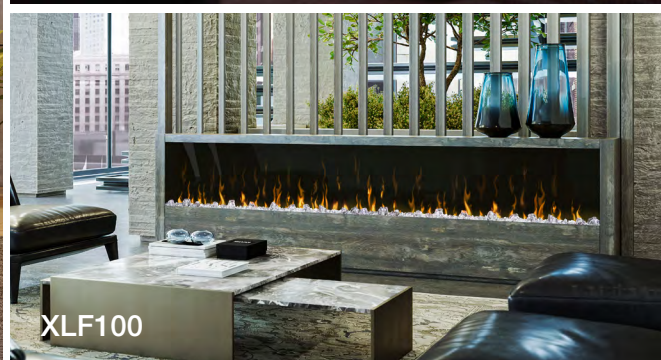

IGNITE XL[®] Spiff Program

Earn up to \$35 on every IgniteXL[®] Linear Electric Fireplace sold with the Glen Dimplex Americas Spiff Program.

How it works:

- 1** Sell a qualifying IgniteXL fireplace model (\$25 - XLF50, \$30 - XLF60, \$35 - XLF74/XLF100)
- 2** Submit your claim through the easy-to-use, online portal: gdamericasspiffs.com
- 3** Receive reloadable prepaid card