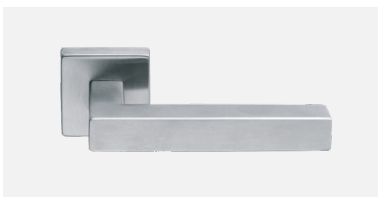

HW-DHL124 Lever

A square finish perfect for modern interior spaces. Popular in commercial spaces.