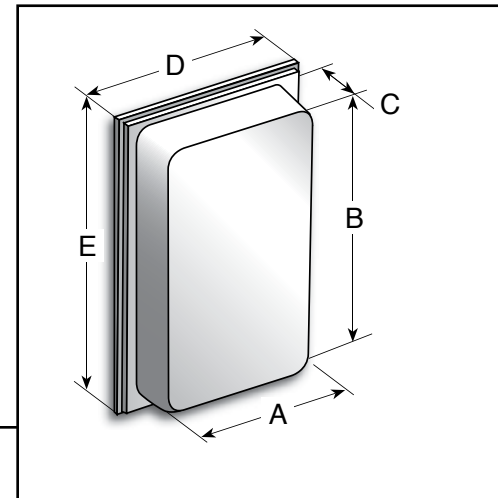

Jensen - Recessed Mounted Bathroom Cabinets

MODEL 468BC - Chrome Edge

Standard builder models - for recessed installation - Stainless Steel Chrome framed mirror

FEATURES

- Recessed installation for standard wall opening
 - Easy to clean, one piece, heavy gauge steel construction
 - Window glass mirror
 - Rust resistant
 - Full piano Hinge
 - Adjustable shelves
 - Reversible for left-hand or right-hand door opening
 - Includes mounting hardware
- Stocked 24" Height only

Stocked Product

MODEL NO	WALL OPENING			OVERALL SIZE	
	A	B	C	D	E
468BC	14	24	3-1/2	16	26

TYPICAL SPECIFICATION

Bathroom cabinet shall be Jensen 840 Series. Recessed bathroom cabinet shall be of one-piece, heavy gauge steel construction finished in E-Coated white paint after forming. Cabinets shall have full piano hinge and magnetic door catch. Each cabinet shall include two, or more, adjustable metal pre-painted shelves. Cabinet shall be reversible for left-hand or right-hand installation.

MODEL 1459 - Beveled Edge

Standard builder models - for recessed installation - frameless beveled mirror swing doors

FEATURES

- Recessed installation for standard wall opening
 - Easy to clean, one piece, heavy gauge steel construction
 - Plate glass mirror with 1/2" bevel
 - Rust resistant
 - Full piano Hinge
 - Adjustable shelves
 - Reversible for left-hand or right-hand door opening
 - Includes mounting hardware
- Stocked 24" Height only