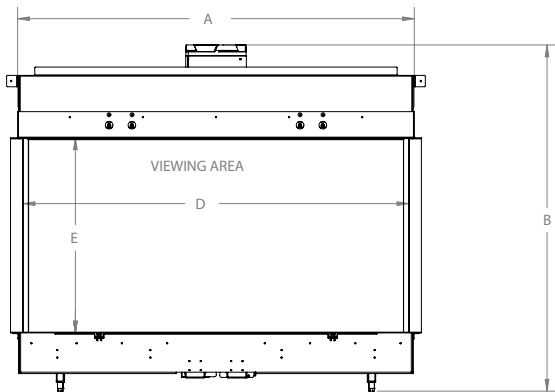

Also available

120 Volts | 270 Watts

Product Dimensions:

Actual unit may not be exactly as shown above.

Model #	Description	Wty. ¹	BTU	Product Dimensions			Viewing Area		
				A (Width)	B (Height)	C (Depth)	D (Width)	E (Height)	F (Depth)
FGM5026F	Single-Sided Firebox	5 yr.	45,000	52-1/8" (132.3 cm)	45-3/4" (116.0 cm)	22-1/2" (57.2 cm)	41-7/8" (106.4 cm)	25-3/4" (65.4 cm)	NA
FGM5026L	Two-Sided Firebox - Left	5 yr.	45,000	53-1/4" (135.0 cm)	45-3/4" (116.0 cm)	22-1/2" (57.2 cm)	46-5/8" (118.4 cm)	25-3/4" (65.4 cm)	17-1/4" (43.6 cm)
FGM5026R	Two-Sided Firebox - Right	5 yr.	45,000	53-1/4" (135.0 cm)	45-3/4" (116.0 cm)	22-1/2" (57.2 cm)	46-5/8" (118.4 cm)	25-3/4" (65.4 cm)	17-1/4" (43.6 cm)
FGM5026B	Three-Sided Firebox	5 yr.	45,000	52-1/4" (132.9 cm)	45-3/4" (116.0 cm)	22-1/2" (57.2 cm)	50-7/8" (129.3 cm)	25-3/4" (65.4 cm)	17-1/4" (43.8 cm)