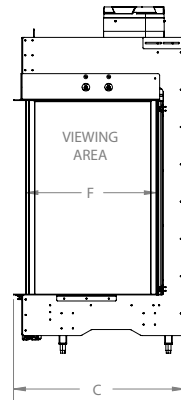

Rear Wall Steel
Provides a solid dark interior finish.

Remote Control
Uses Bluetooth wireless technology to control all fireplace features from the comfort of your chair.

4 Firebox Configurations

Single | Left | Right | 3-sided

Also available

120 Volts | 270 Watts

Product Dimensions:

Actual unit may not be exactly as shown above.

Model #	Description	Wty. ¹	BTU	Product Dimensions			Viewing Area		
				A (Width)	B (Height)	C (Depth)	D (Width)	E (Height)	F (Depth)
FGM5026F	Single-Sided Firebox	5 yr.	45,000	52-1/8" (132.3 cm)	45-3/4" (116.0 cm)	22-1/2" (57.2 cm)	41-7/8" (106.4 cm)	25-3/4" (65.4 cm)	NA
FGM5026L	Two-Sided Firebox - Left	5 yr.	45,000	53-1/4" (135.0 cm)	45-3/4" (116.0 cm)	22-1/2" (57.2 cm)	46-5/8" (118.4 cm)	25-3/4" (65.4 cm)	17-1/4" (43.6 cm)
FGM5026R	Two-Sided Firebox - Right	5 yr.	45,000	53-1/4" (135.0 cm)	45-3/4" (116.0 cm)	22-1/2" (57.2 cm)	46-5/8" (118.4 cm)	25-3/4" (65.4 cm)	17-1/4" (43.6 cm)
FGM5026B	Three-Sided Firebox	5 yr.	45,000	52-1/4" (132.9 cm)	45-3/4" (116.0 cm)	22-1/2" (57.2 cm)	50-7/8" (129.3 cm)	25-3/4" (65.4 cm)	17-1/4" (43.8 cm)