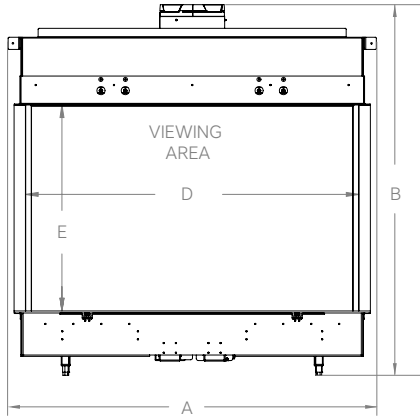

### Product Dimensions:

Actual unit may not be exactly as shown above.

Model #	Description	UPC	Wty. <sup>†</sup>	BTU	Product Dimensions			Viewing Area		
					A (Width)	B (Height)	C (Depth)	D (Width)	E (Height)	F (Depth)
FGM3526F	Single-Sided Firebox	781052 137639	5 yr.	42,500	45-3/8" (115.3 cm)	45-3/4" (116.0 cm)	22-1/4" (56.5 cm)	32-1/2" (82.5 cm)	25-3/8" (64.5 cm)	NA
FGM3826L	Two-Sided Firebox - Left	781052 137646	5 yr.	42,500	45-3/8" (115.3 cm)	45-3/4" (116.0 cm)	22-1/4" (56.5 cm)	36-3/4" (104.5 cm)	25-3/8" (64.5 cm)	17-1/4" (43.7 cm)
FGM3826R	Two-Sided Firebox - Right	781052 137653	5 yr.	42,500	45-3/8" (115.3 cm)	45-3/4" (116.0 cm)	22-1/4" (56.5 cm)	36-3/4" (104.5 cm)	25-3/8" (64.5 cm)	17-1/4" (43.7 cm)
FGM4126B	Three-Sided Firebox	781052 137677	5 yr.	42,500	45-3/8" (115.3 cm)	45-3/4" (116.0 cm)	22-1/4" (56.5 cm)	41-1/8" (104.5 cm)	25-3/8" (64.5 cm)	17-1/4" (43.7 cm)