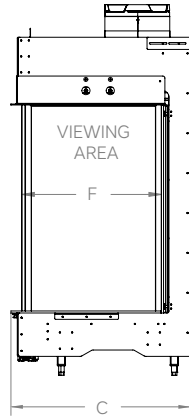

### Product Dimensions:

Actual unit may not be exactly as shown above.

Model #	Description	UPC	Wty. <sup>†</sup>	BTU	Product Dimensions			Viewing Area		
					A (Width)	B (Height)	C (Depth)	D (Width)	E (Height)	F (Depth)
FGM3526F	Single-Sided Firebox	781052 137639	5 yr.	42,500	45-3/8" (115.3 cm)	45-3/4" (116.0 cm)	22-1/4" (56.5 cm)	32-1/2" (82.5 cm)	25-3/8" (64.5 cm)	NA
FGM3826L	Two-Sided Firebox - Left	781052 137646	5 yr.	42,500	45-3/8" (115.3 cm)	45-3/4" (116.0 cm)	22-1/4" (56.5 cm)	36-3/4" (104.5 cm)	25-3/8" (64.5 cm)	17-1/4" (43.7 cm)
FGM3826R	Two-Sided Firebox - Right	781052 137653	5 yr.	42,500	45-3/8" (115.3 cm)	45-3/4" (116.0 cm)	22-1/4" (56.5 cm)	36-3/4" (104.5 cm)	25-3/8" (64.5 cm)	17-1/4" (43.7 cm)
FGM4126B	Three-Sided Firebox	781052 137677	5 yr.	42,500	45-3/8" (115.3 cm)	45-3/4" (116.0 cm)	22-1/4" (56.5 cm)	41-1/8" (104.5 cm)	25-3/8" (64.5 cm)	17-1/4" (43.7 cm)