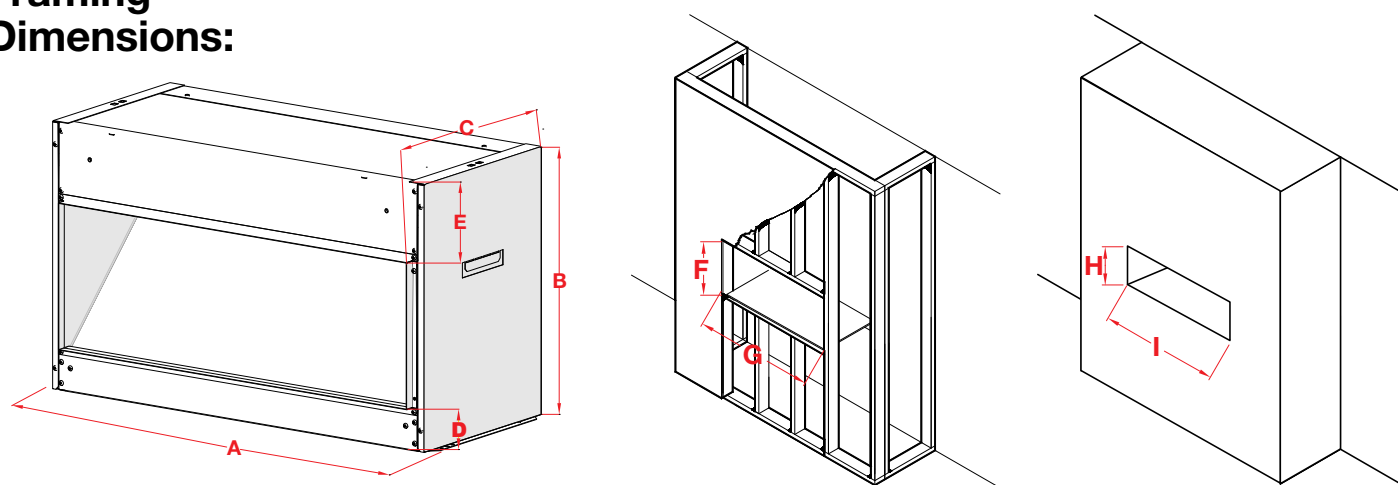

SE-008-R07-030617

Opti-V™ Aquarium

VFA2927

Product Dimensions:

Framing Dimensions:

	A	B	C	D	E	F	G	H	I
VFA2927	30" (76.2 cm)	17-3/4" (45.0 cm)	13-5/8" (34.5 cm)	2-7/8" (7.4 cm)	5-1/4" (13.5 cm)	18-5/8" (47.4 cm)	30-1/2" (77.5 cm)	9-1/2" (24.1 cm)	27" (69.0 cm)