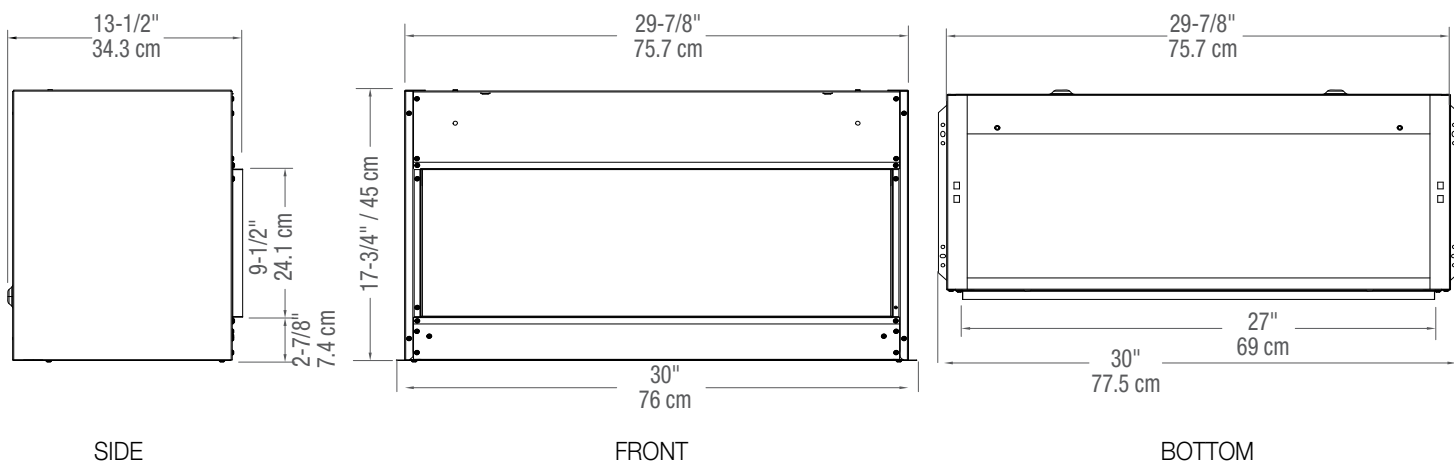

120 Volts | 32 Watts | 109.1 BTU

Model #	Description	Lbs / Kg	UPC	Wty. ¹	Carton Dimensions (WxHxD)		Cube	
					Inches	cm	ft ³	m ³
VFA2927	Opti-V™ Aquarium	63 / 28.6	781052 104785	2 yr.	33-7/8 x 17-3/4 x 22-1/8	86.0 x 45.0 x 56.0	7.7	0.2

SE-008-R07-030617

Opti-V™ Aquarium

VFA2927

Product Dimensions:

Framing Dimensions:

	A	B	C	D	E	F	G	H	I
VFA2927	30" (76.2 cm)	17-3/4" (45.0 cm)	13-5/8" (34.5 cm)	2-7/8" (7.4 cm)	5-1/4" (13.5 cm)	18-5/8" (47.4 cm)	30-1/2" (77.5 cm)	9-1/2" (24.1 cm)	27" (69.0 cm)