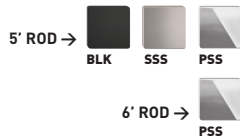

- > 5' & 6' long
- > rod only
- > 1" O.D.
- > 304 stainless steel construction
- > easy to install