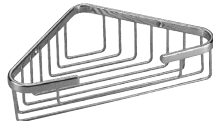

- > 5' long, protrudes 9-1/2" at center
- > 1" O.D.
- > 304 stainless steel construction
- > easy to install
- > mounting hardware included
- > Swivel flanges

Round Concealed Mount Shower Rod Flanges

- > fits standard 1" O.D. rod

Adjustable Tension Shower Rod Flanges

- > fits standard 1" O.D. rod

Bath Accents

Small Corner Basket

- > 8-1/4"L x 5"W x 1-5/8"D

Medium Corner Basket

- > 9"L x 5-3/8"W x 2-1/2"D

Bath Safety

Astral Decorative Safety Grab Bars

- > 16" and 24" lengths, 1-1/4" O.D., ergonomic non-slip finger grip

Concealed Mount Grab Bars

- > 1-1/4" O.D. - 12", 18", 24", 36", and 42" lengths
- > 1-1/2" O.D. - 12", 18", 24", 30", 36", 42" and 48" lengths