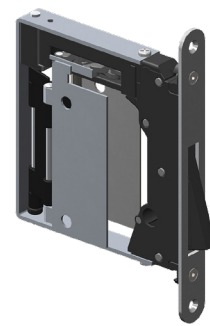

## No-Ha Invisible Handles

Discover the next evolution in door handles.

Integrating door handle and magnetic lock in one box; RocYork No-Ha 2.0 enables doors to be opened and shut whilst completely concealing the handle providing the same finish as the door and walls.