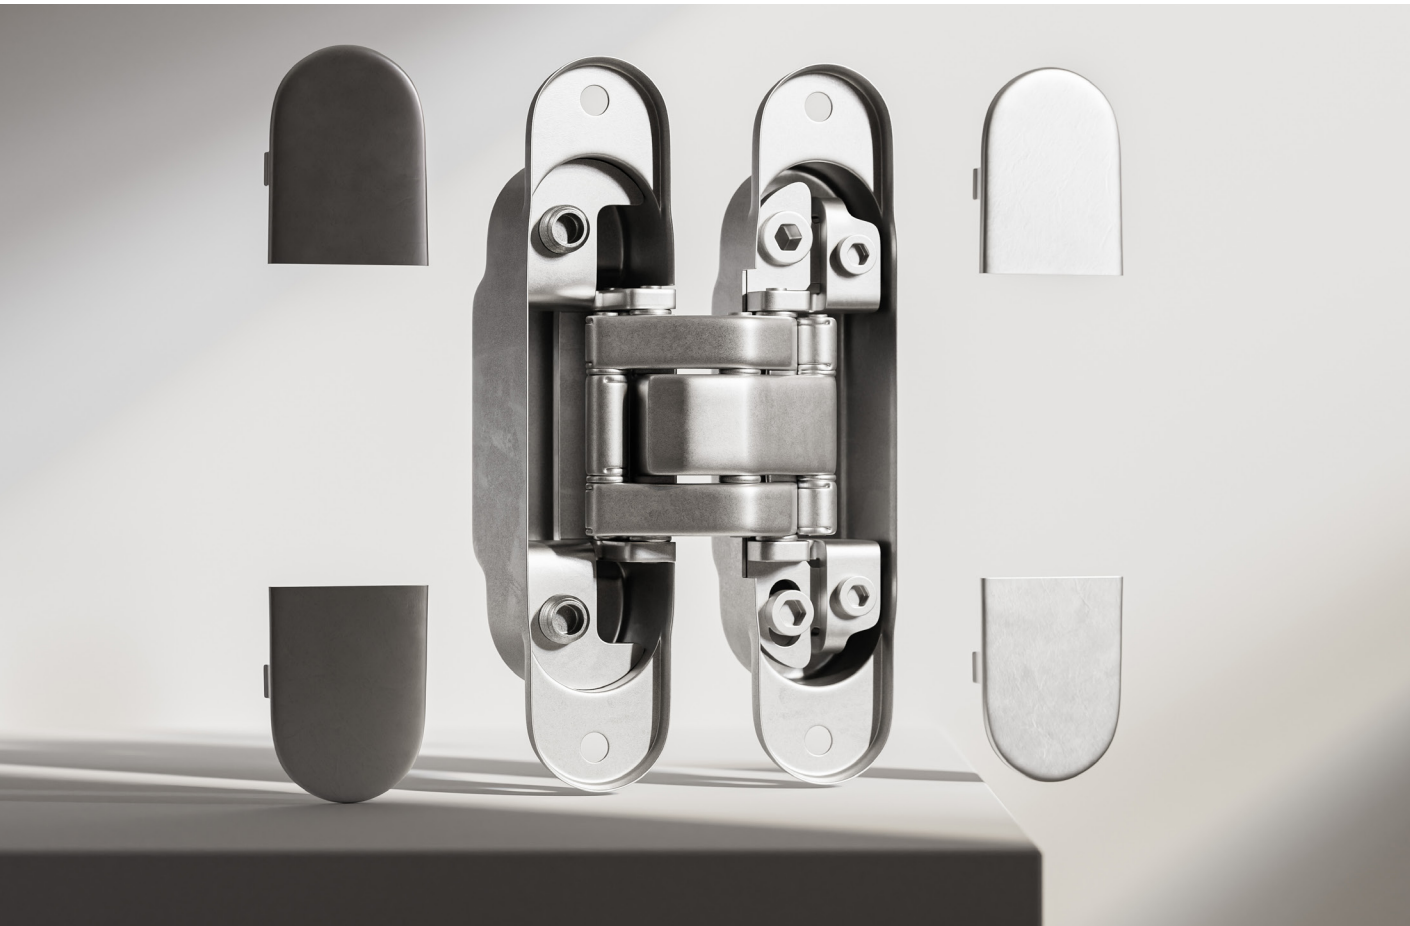

## Concealed Hinges

Make your door hinges disappear with the RocYork Concealed Hinge. Create architectural fluency with uninterrupted clean lines around internal doors. Curated for pairing with EzyJamb door frames.

### Features

- No visible barrel or pin
- Maintenance free bearing mechanism
- Aesthetically pleasing hinge covers
- 3-axes adjustability for easy fitting