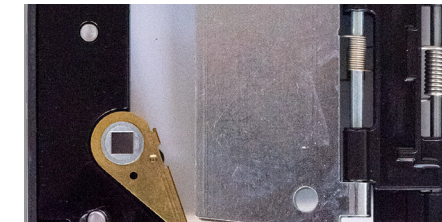

Maintenance Free

Resistant to wear-and-tear and oxidation. High grade composition ensures maintenance is not required over time.

Product Details

Part No.	Variant	Description	Finishing
HW-NOHA-SW-PA-938-S5/SC	Swing	NoHa Lock and Strike - Passage	Satin Chrome
HW-NOHA-SW-PA-938-S5/BK	Swing	NoHa Lock and Strike - Passage	Black
HW-NOHA-SW-PR-937-S5/SC	Swing	NoHa Lock and Strike - Privacy	Satin Chrome
HW-NOHA-SW-PR-937-S5/BK	Swing	NoHa Lock and Strike - Privacy	Black
HW-NOHA-PR-TURN-S012	Swing	Privacy Turn for NM937	
HW-NOHA-SL-1-SIDE	Sliding	NoHa Sliding Handle - One Side	
HW-NOHA-SL-2-SIDE	Sliding	NoHa Sliding Handle - Two Side	
HW-NOHA-CB-1-SIDE	Cabinet	NoHa Cabinet Handle - One Side	
HW-NOHA-Coverplate-MDF	Coverplate	Coverplate for all NoHa Series	MDF Prime
HW-NOHA-Coverplate-SS	Coverplate	Coverplate for all NoHa Series	Stainless Steel