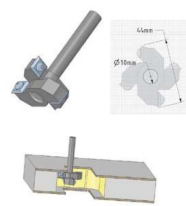

RocYork NoHa Milling Tool

Item Number	Product
HW-NOHA-Milling Tool	Mill Cutter for Noha Door Cavity