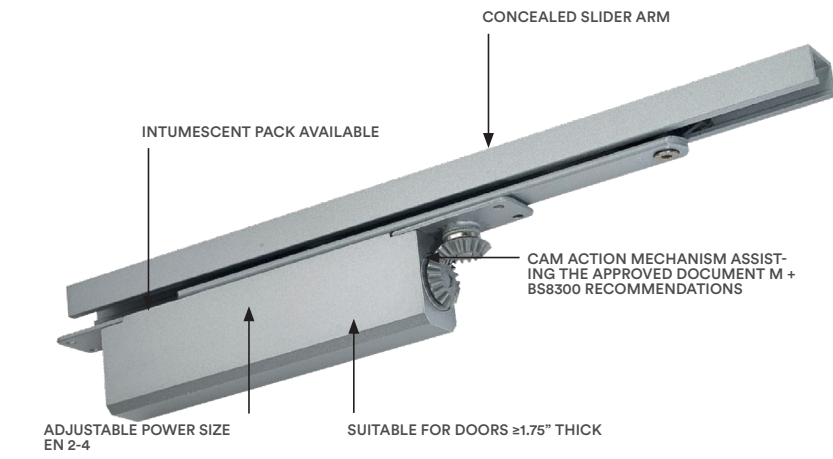

Closers

Concealed Slide Arm Closer

HW-RYCC60950

Max Door Weight	132lbs
Max Door Width	38"
Opening Angle	120°
Closing Speed	Adjustable