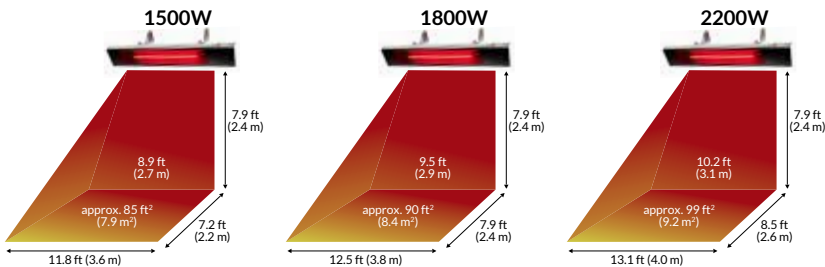

Outdoor heating area wall-mounted

Model #	Description	Mounting	UPC	Watts	Volts	Warranty [†]	Product Dimensions (WxHxD)	
							Inches	cm
DIR22A10GR	Infrared Ceramic Glass Heater	Wall, Surface Only	781052 123557	2200	240	1 yr.	35-1/2 x 6-3/4 x 3	90.2 x 17.0 x 7.6
DIR18A10GR	Infrared Ceramic Glass Heater	Wall, Ceiling, Surface Only	781052 123533	1800	240	1 yr.		
DIR15A10GR	Infrared Ceramic Glass Heater	Wall, Ceiling, Surface Only	781052 123526	1500	120	1 yr.		