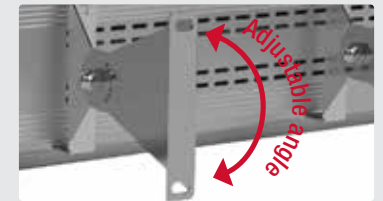

Instant Heat

Ruby halogen bulb provides full power in under 6 seconds

Waterproof

IP65 rated for outdoor or indoor use

Corrosion Resistant

Anodized aluminum casing provides long life

Durable

Up to 5,000 hours of running life

Installation Options

Includes pivoting mounting bracket

Hardware Connection

Designed for permanent installations on a dedicated circuit

Adjustable Angle

Remote control included

Automatic Shutoff

Unit has safety mechanism that automatically shuts off power to the unit after 8 hours of operation