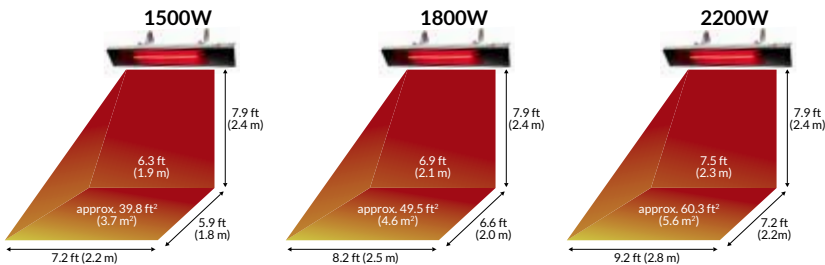

Outdoor heating area wall-mounted

Model #	Description	Mounting	UPC	Watts	Volts	Warranty [†]	Product Dimensions (WxHxD)	
							Inches	cm
DIR22A10GR	Infrared Ceramic Glass Heater	Wall, Surface Only	781052 123557	2200	240	1 yr.	35-1/2 x 6-3/4 x 3	90.2 x 17.0 x 7.6
DIR18A10GR	Infrared Ceramic Glass Heater	Wall, Ceiling, Surface Only	781052 123533	1800	240	1 yr.		
DIR15A10GR	Infrared Ceramic Glass Heater	Wall, Ceiling, Surface Only	781052 123526	1500	120	1 yr.		