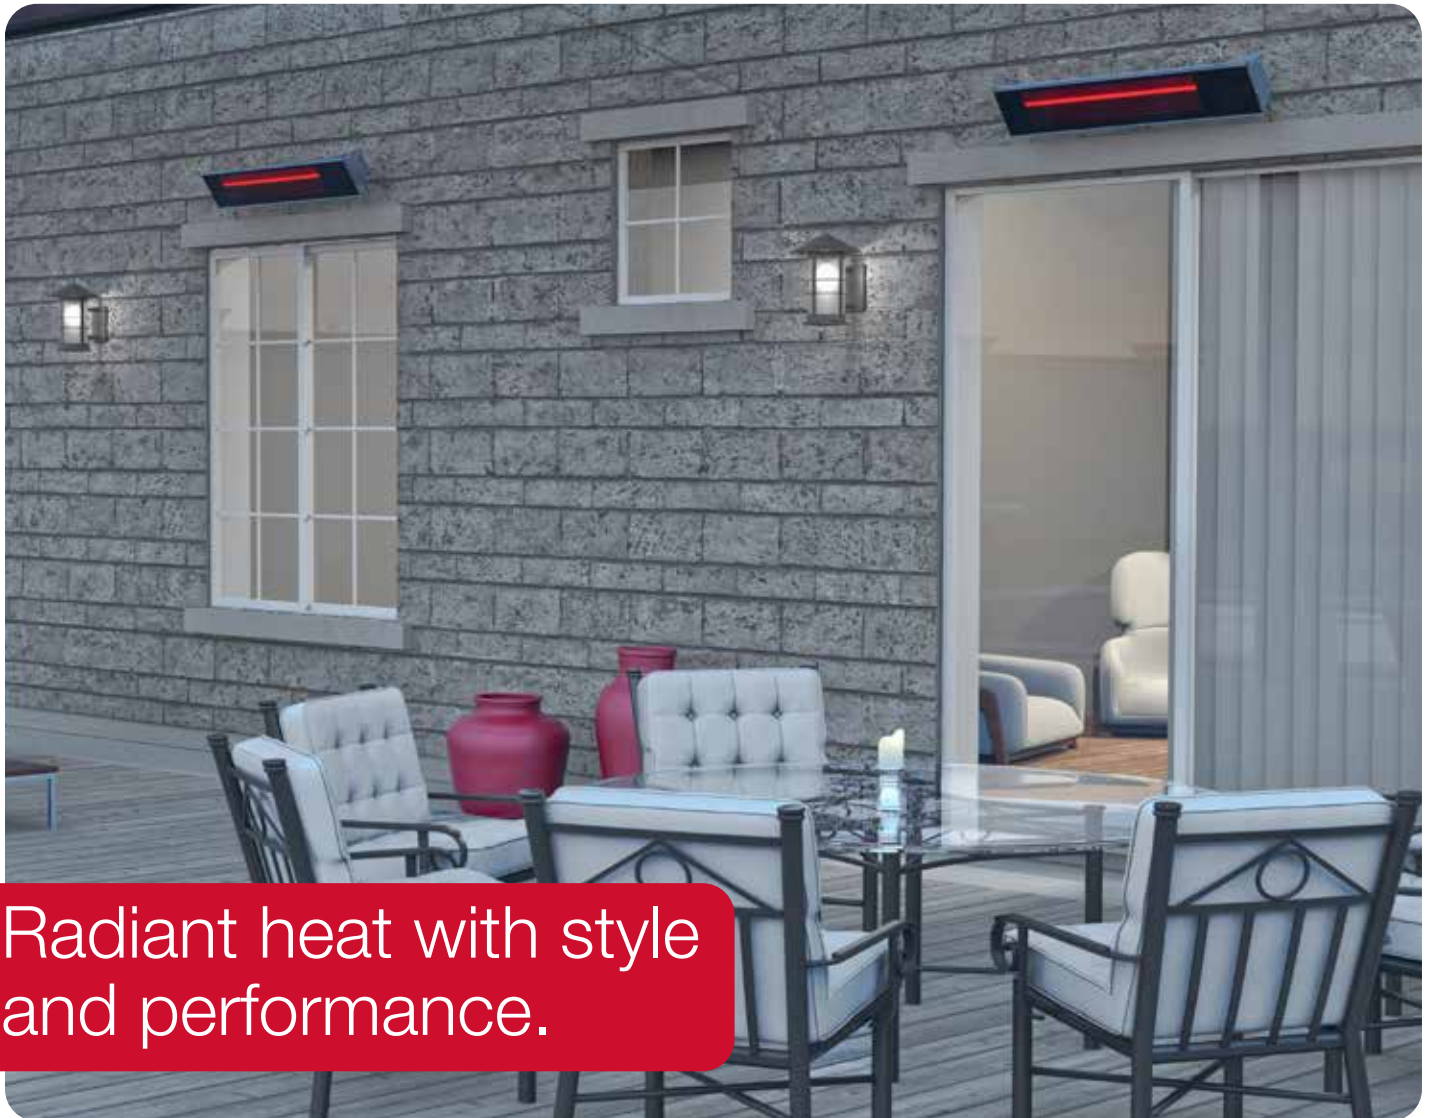

Electric Infrared Heater

Indoor/Outdoor Infrared Heater

DIR Series

Radiant heat with style
and performance.

The precision-engineered Ceramic Glass Infrared Heater provides premium performance that heats as beautifully as it looks. Schott Nextrema® ceramic tinted glass combines high-temperature, thermal shock and chemical resistance, excellent infrared transmission, non-porous surface and attractive design. And with full heating power available in under 6 seconds, you can go from cold to comfortable with a quick touch of the remote control.

Instant Heat

Ruby halogen bulb provides full power in under 6 seconds

Waterproof

IP65 rated for outdoor or indoor use

Corrosion Resistant

Anodized aluminum casing provides long life

Durable

Up to 5,000 hours of running life