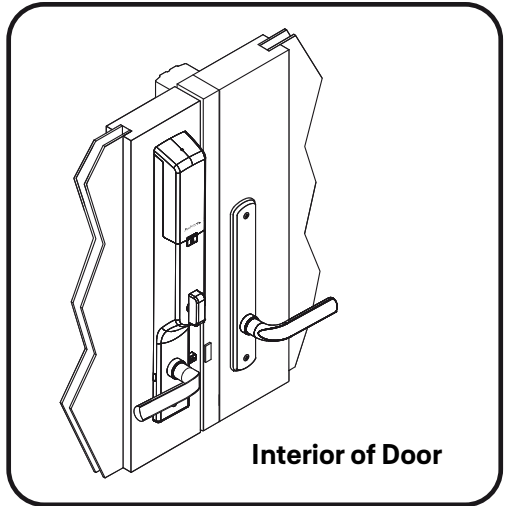

Exterior Touchscreen

Interior

Exterior of Door

Interior of Door

Assure Lock®

for Andersen® patio doors‡

‡ Available on select hinged doors, see your supplier for details.

FUNCTIONS	
NO.	DESCRIPTION
YRM276	KEY FREE TOUCHSCREEN DEADBOLT: Latch operated from outside by electronic touchscreen interaction, or inside by T-turn. Use a 9V battery backup on the outside as a override in case the batteries die.

STANDARD CASE QUANTITIES	BOX PACK
YRM276	4

PRODUCT SPECIFICATIONS	
Inside The Box	<ul style="list-style-type: none"> Assure Lock for Anderson Patio Doors 4 AA Alkaline Batteries Handle Kit Mounting Hardware and Strike Door Template Installation Manual Optional Network Module
Compatibility	Yale Assure Lock can be ordered with these new Andersen products. <ul style="list-style-type: none"> A-Series Hinged Patio Doors E-Series Hinged Ption Doors Complementary Curved Top Patio Doors Entranceway Doors
Warranty	For the original owner, one year warranty for electronics and lifetime limited warranty for finish and mechanical operation.
Batteries	4 AA Alkaline Batteries (Included)
Handing	Reversible; Self-handing (Please hand while in unlocked position)
Grade	Grade 2: A156.36 ANSI/BHMA 
Technology	 