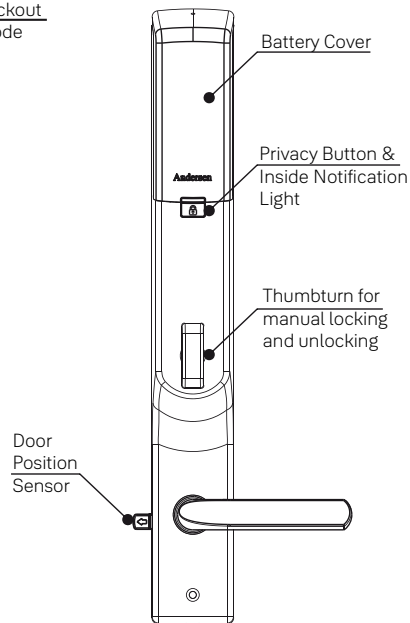

Assure Lock®

for Andersen® patio doors‡

‡ Available on select hinged doors, see your supplier for details.

The Yale® Assure Lock® for Andersen hinged patio and entry doors features a sleek design and allows you to monitor, lock and unlock your door from anywhere so you never have to worry about carrying or losing keys again. This lock is compatible with the A-Series Hinged Patio Doors, E-Series Patio Doors (March 2018 and newer), Entry Doors and Folding Patio Doors.

Exterior Touchscreen

Interior

Exterior of Door

Interior of Door

Assure Lock®

for Andersen® patio doors‡

‡ Available on select hinged doors, see your supplier for details.

FUNCTIONS	
NO.	DESCRIPTION
YRM276	KEY FREE TOUCHSCREEN DEADBOLT: Latch operated from outside by electronic touchscreen interaction, or inside by T-turn. Use a 9V battery backup on the outside as a override in case the batteries die.