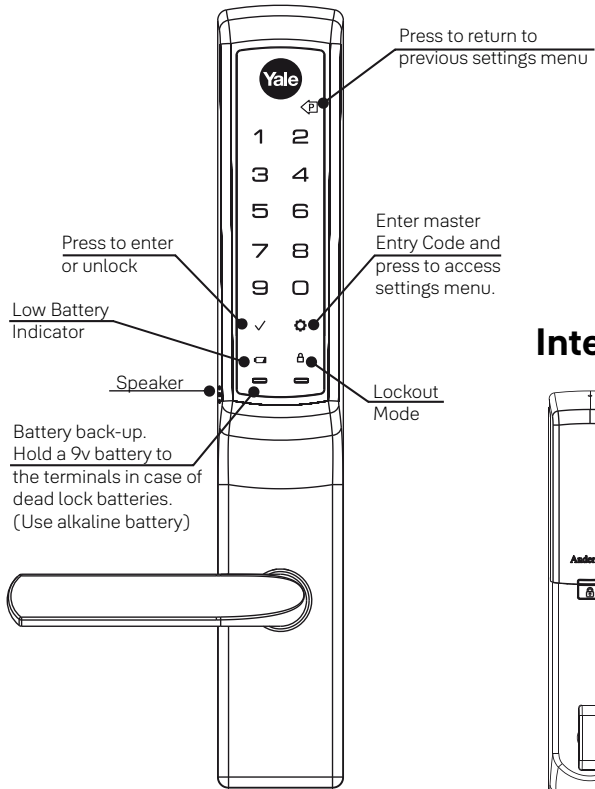

Assure Lock®

for Andersen® patio doors‡

‡ Available on select hinged doors, see your supplier for details.

The Yale® Assure Lock® for Andersen hinged patio and entry doors features a sleek design and allows you to monitor, lock and unlock your door from anywhere so you never have to worry about carrying or losing keys again. This lock is compatible with the A-Series Hinged Patio Doors, E-Series Patio Doors (March 2018 and newer), Entry Doors and Folding Patio Doors.

Exterior Touchscreen

Interior

Exterior of Door

Interior of Door

Assure Lock®

for Andersen® patio doors‡

‡ Available on select hinged doors, see your supplier for details.

FUNCTIONS	
NO.	DESCRIPTION
YRM276	KEY FREE TOUCHSCREEN DEADBOLT: Latch operated from outside by electronic touchscreen interaction, or inside by T-turn. Use a 9V battery backup on the outside as a override in case the batteries die.