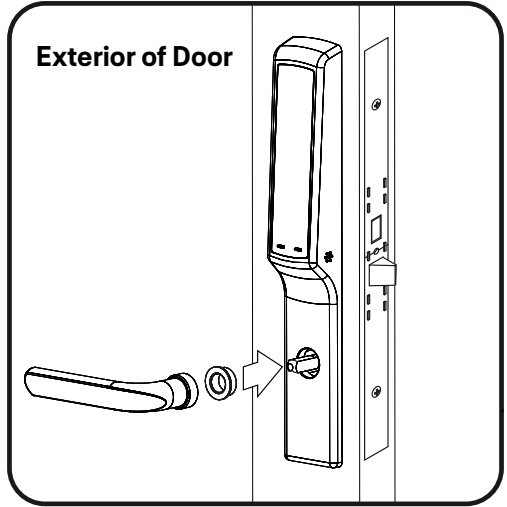

Assure Lock®

for Andersen® patio doors‡

‡ Available on select hinged doors, see your supplier for details.

The Yale® Assure Lock® for Andersen hinged patio and entry doors features a sleek design and allows you to monitor, lock and unlock your door from anywhere so you never have to worry about carrying or losing keys again. This lock is compatible with the A-Series Hinged Patio Doors, E-Series Patio Doors (March 2018 and newer), Entry Doors and Folding Patio Doors.

Exterior Touchscreen

Interior

Exterior of Door

Interior of Door

Assure Lock®

for Andersen® patio doors‡

‡ Available on select hinged doors, see your supplier for details.

FUNCTIONS	
NO.	DESCRIPTION
YRM276	KEY FREE TOUCHSCREEN DEADBOLT: Latch operated from outside by electronic touchscreen interaction, or inside by T-turn. Use a 9V battery backup on the outside as a override in case the batteries die.