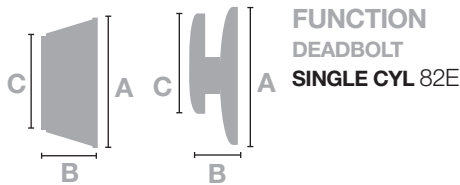

FUNCTION DEADBOLT SINGLE CYL 82E