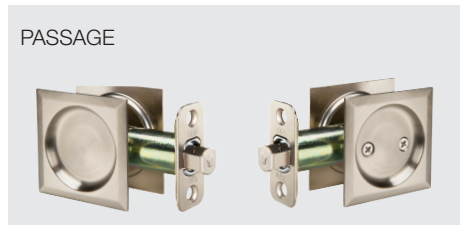

Pocket Door Locks

FUNCTIONS POCKET DOOR
PASSAGE 10PD
PRIVACY 20PD

QuickShip™	US3	US10BP	US15	US32D	BLK
ATHENS	•			•	
SINCLAIR		•*	•*		•*
ALPHARETTA	•	•	•		
KEOWEE		•*	•*		
SEABROOK		•*	•*		
SEABROOK SQ		•	•		•
LENOIR	•	•*	•*		•*
DEADBOLT	•	•*	•*	•	•*
DEADBOLT SQ		•*	•*		•
POCKET		•	•		•

Keowee Dummy and interior trim packs are handed.
Lenoir Handleset - Price includes interior trim. Lenoir in Black Finish: Interior pack available in Sinclair only.
*Specify KW-1 or SC-1 compatible cylinder for these entry or deadbolt selections.

Yale Edge Series Finishes