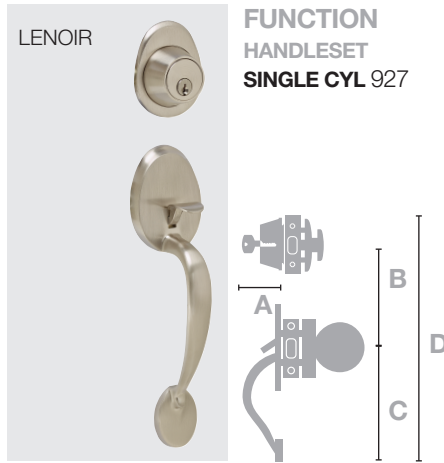

Handleset

DIMENSIONS	A	B	C	D
LENOIR	2 31/64"	5 1/2"	8 3/8"	18"

FUNCTION HANDLESSET SINGLE CYL 927

Yale Edge Series Specifications

Door Specs	2 1/8" Face Bore 1" Edge Bore 2 3/8" or 2 3/4" Backset
Latch	Latch Prep: 1" x 2 1/4" RC (Round Corner) RC Adjustable only for 2 3/8" or 2 3/4" Backset
Door Thickness	1 3/8" to 1 3/4" (Includes Handleset)
Cylinder	5 Pin Cylinder (KW-1 Compatible)
Keying	KA5
Faceplate	1" W x 2 1/4" H RC (Round Corner)
Strike	Knob/Lever 2 1/4" Full Lip RC (Round Corner) Deadbolt 1 x 2 1/4" RC (Round Corner)