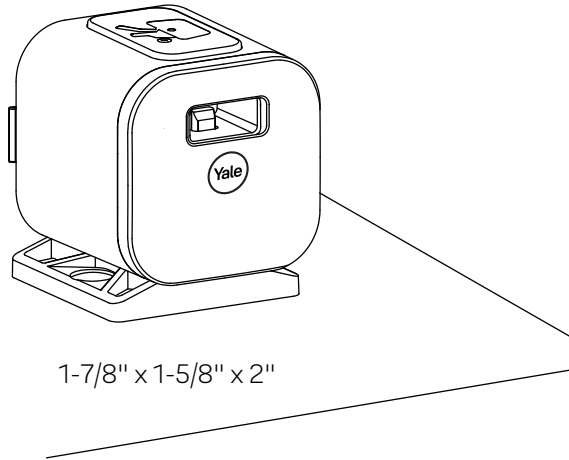

Yale Smart Storage Solutions

If it's important to you, it's important to us

Smart Cabinet Lock