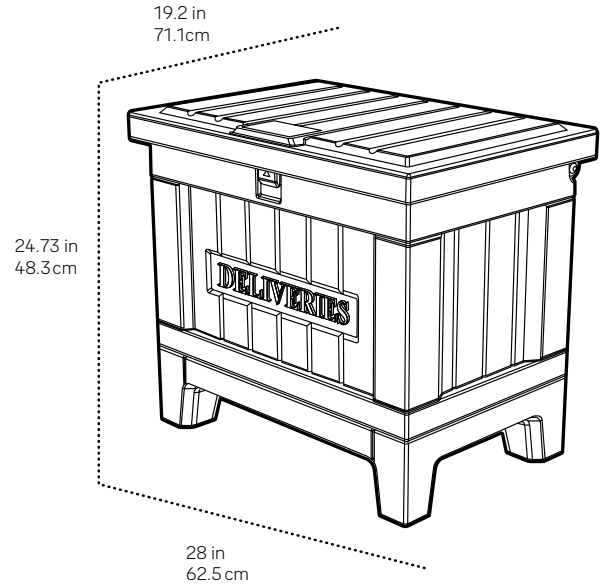

Yale Smart Storage Solutions

If it's important to you, it's important to us

Smart Cabinet Lock

Kent

Brighton

PRODUCT ID	PRODUCT NAME	LIST PRICE
Yale Cabinet Lock		
YRCB-490-BLE-WSP	Yale Smart Cabinet Lock with Bluetooth	184.00
YRCB-490-CB1-WSP	Yale Smart Cabinet Lock + Connect Wi-Fi Bridge	299.00
Yale Delivery Box		
YRBB-MD-KT-CB1-GRY	Yale Smart Delivery Box with Wi-Fi Kent	644.00
YRBB-MD-BR-CB1-BWN	Yale Smart Delivery Box with Wi-Fi, Brighton	527.00
YRBB-MD-KT-CB1K-GRY	Yale Smart Delivery Box with Wi-Fi and Smart Keypad, Kent	759.00
YRBB-MD-BR-CB1K-BWN	Yale Smart Delivery Box with Wi-Fi and Smart Keypad, Brighton	642.00
Yale Smart Keypad		
AYR-KP-BLE-GRY	Yale Smart Keypad	141.00