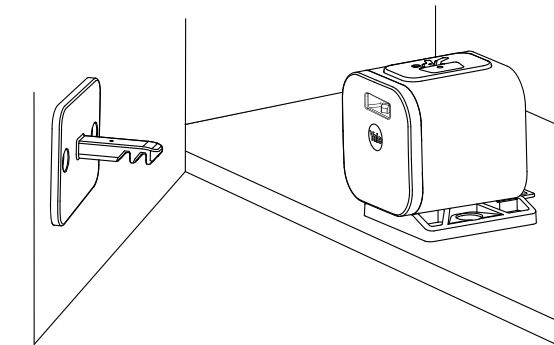

Yale Smart Storage Solutions

If it's important to you, it's important to us

Smart Cabinet Lock