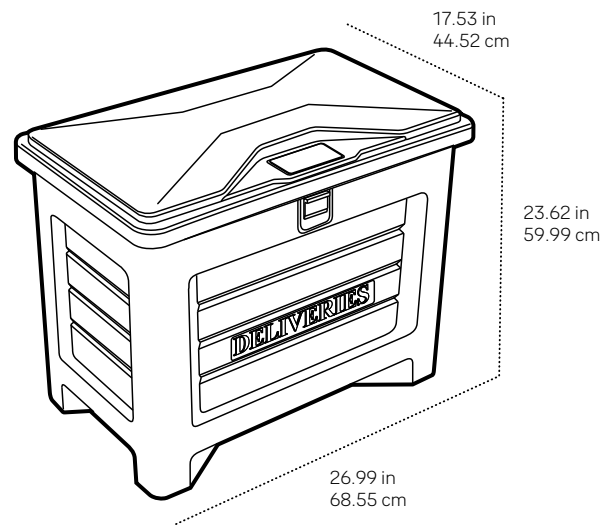

Brighton

PRODUCT ID	PRODUCT NAME	LIST PRICE
Yale Cabinet Lock		
YRCB-490-BLE-WSP	Yale Smart Cabinet Lock with Bluetooth	184.00
YRCB-490-CB1-WSP	Yale Smart Cabinet Lock + Connect Wi-Fi Bridge	299.00
Yale Delivery Box		
YRBB-MD-KT-CB1-GRY	Yale Smart Delivery Box with Wi-Fi Kent	644.00
YRBB-MD-BR-CB1-BWN	Yale Smart Delivery Box with Wi-Fi, Brighton	527.00
YRBB-MD-KT-CB1K-GRY	Yale Smart Delivery Box with Wi-Fi and Smart Keypad, Kent	759.00
YRBB-MD-BR-CB1K-BWN	Yale Smart Delivery Box with Wi-Fi and Smart Keypad, Brighton	642.00
Yale Smart Keypad		
AYR-KP-BLE-GRY	Yale Smart Keypad	141.00